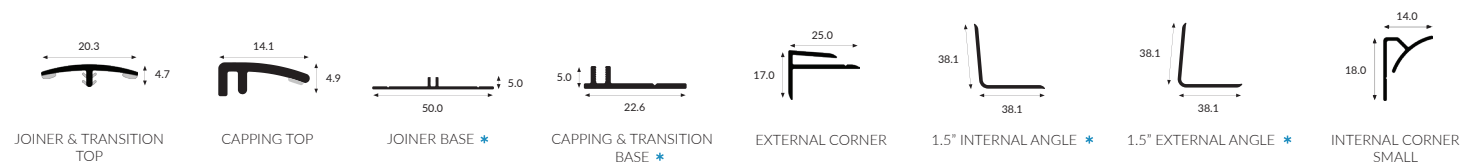

Lengths | 2440mm | 3050mm * Availability | 2500mm | 3050mm

Satin & Gloss Range | Pastel & Vibrant Colours

Lengths | 2500mm | 3050mm * Availability | Selected colours only

Weld Rod Range

Stock Items | Brilliant White, Pastel and Vibrant colours | Standard Round Profiles

Diameter | 4mm Coil | 50/80m

Please note: All dimensions shown in mm