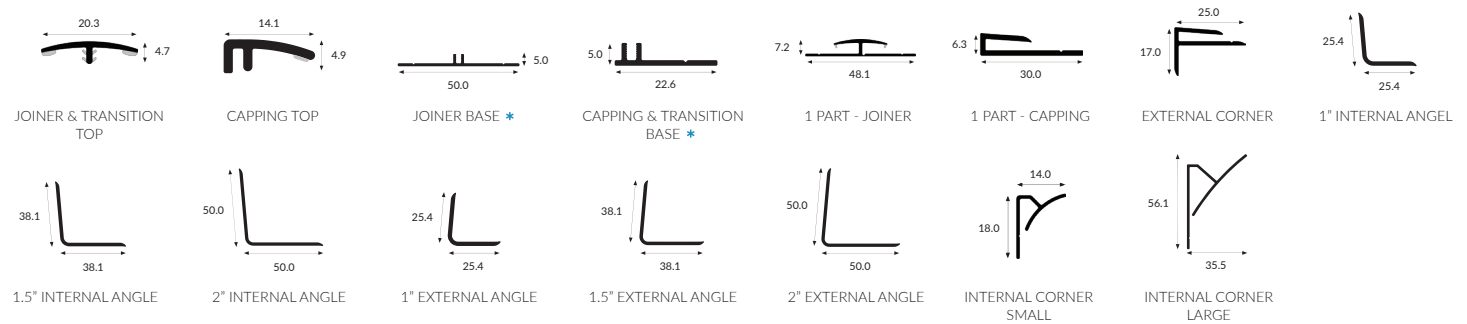

Lengths | 2440mm | 3050mm * Availability | 2500mm | 3050mm

Satin & Gloss Range | Pastel & Vibrant Colours

Lengths | 2500mm | 3050mm * Availability | Selected colours only

Weld Rod Range

Stock Items | Brilliant White, Pastel and Vibrant colours | Standard Round Profiles

Diameter | 4mm Coil | 50/80m

Please note: All dimensions shown in mm